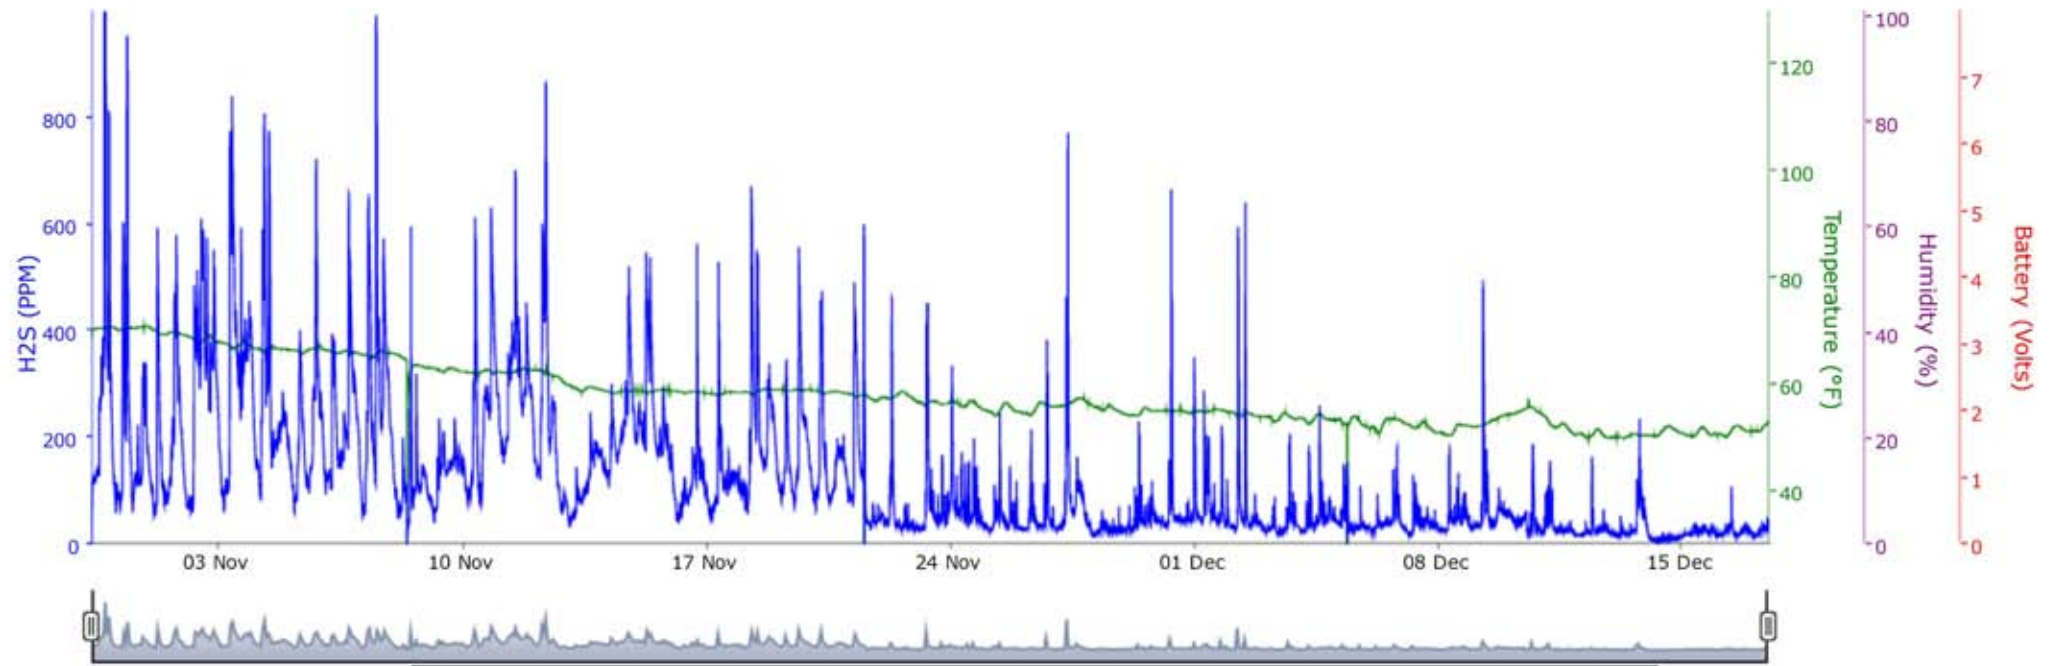

Fountain Ridge III H2S Data

H2S (PPM) Temperature (°F) Humidity (%) Battery (Volts)

[10/30/2019, 9:33:55 AM --- 12/17/2019, 1:24:16 PM]

Average: 143.76 PPM; Minimum: 0 PPM; Maximum: 1167 PPM [10/30/2019, 9:33:55 AM --- 12/17/2019, 1:24:16 PM]